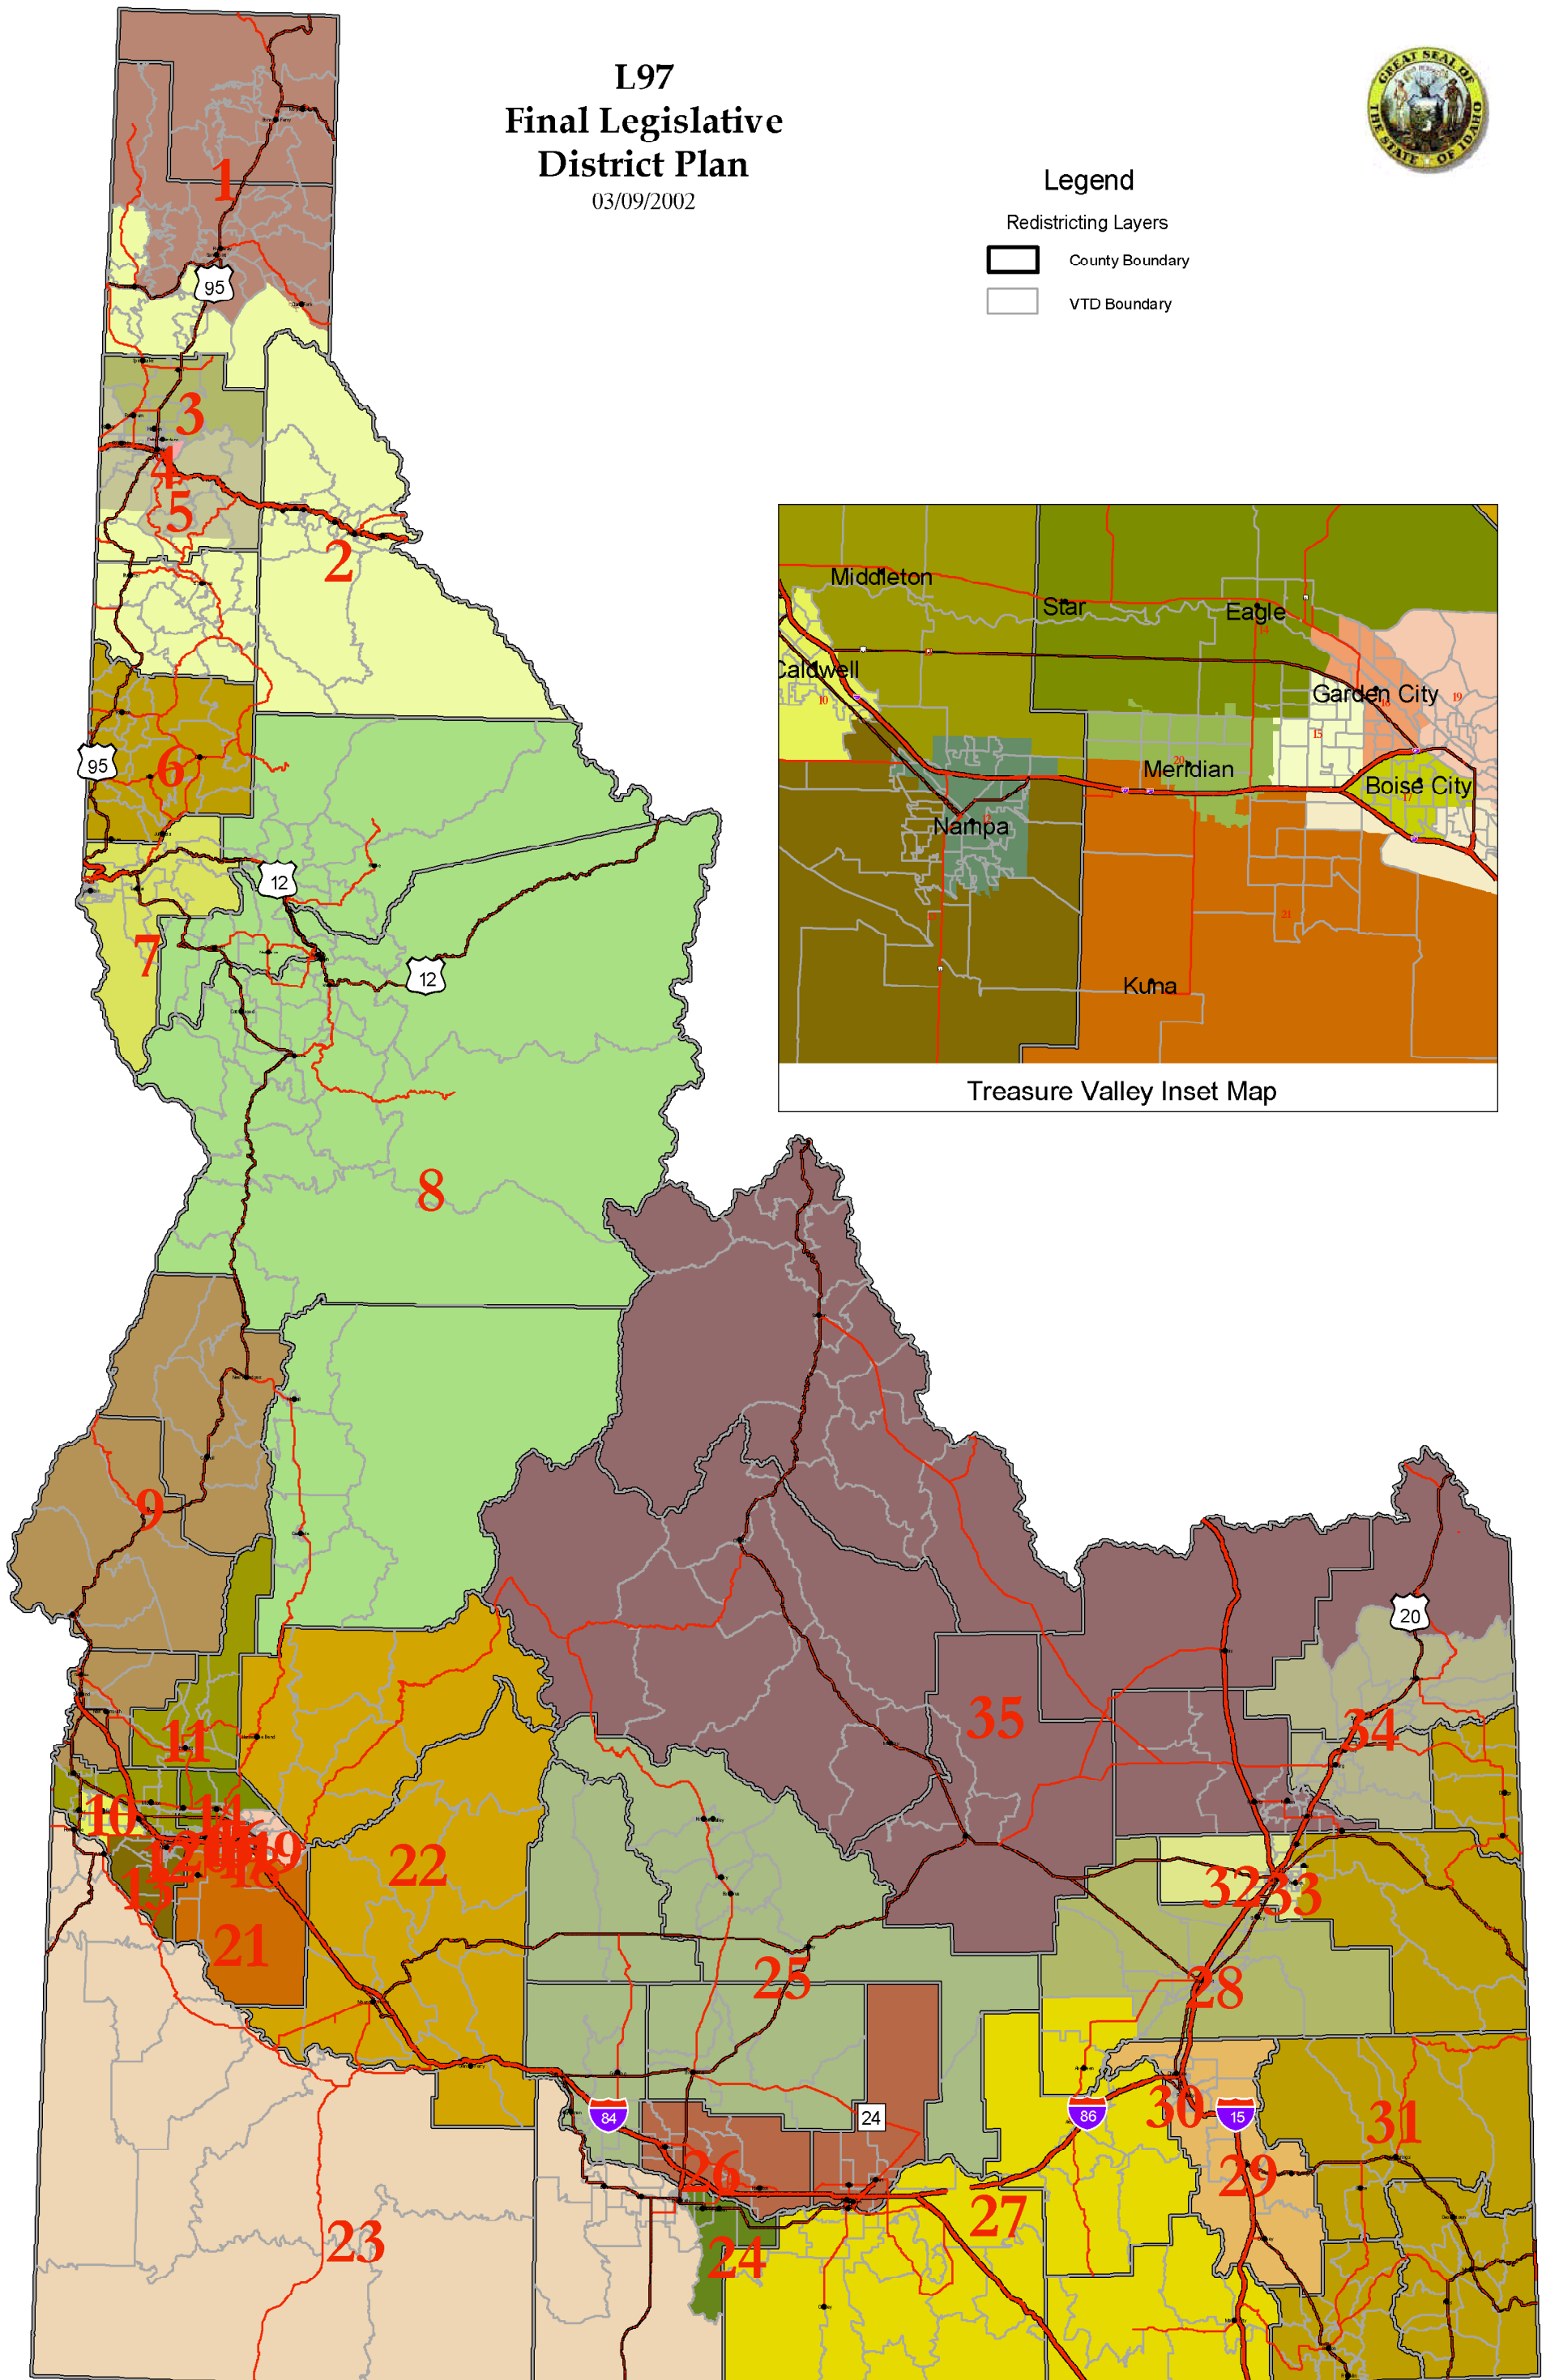

L97 Final Legislative District Plan

03/09/2002

Legend

- Redistricting Layers
- County Boundary
 - VTD Boundary

Treasure Valley Inset Map