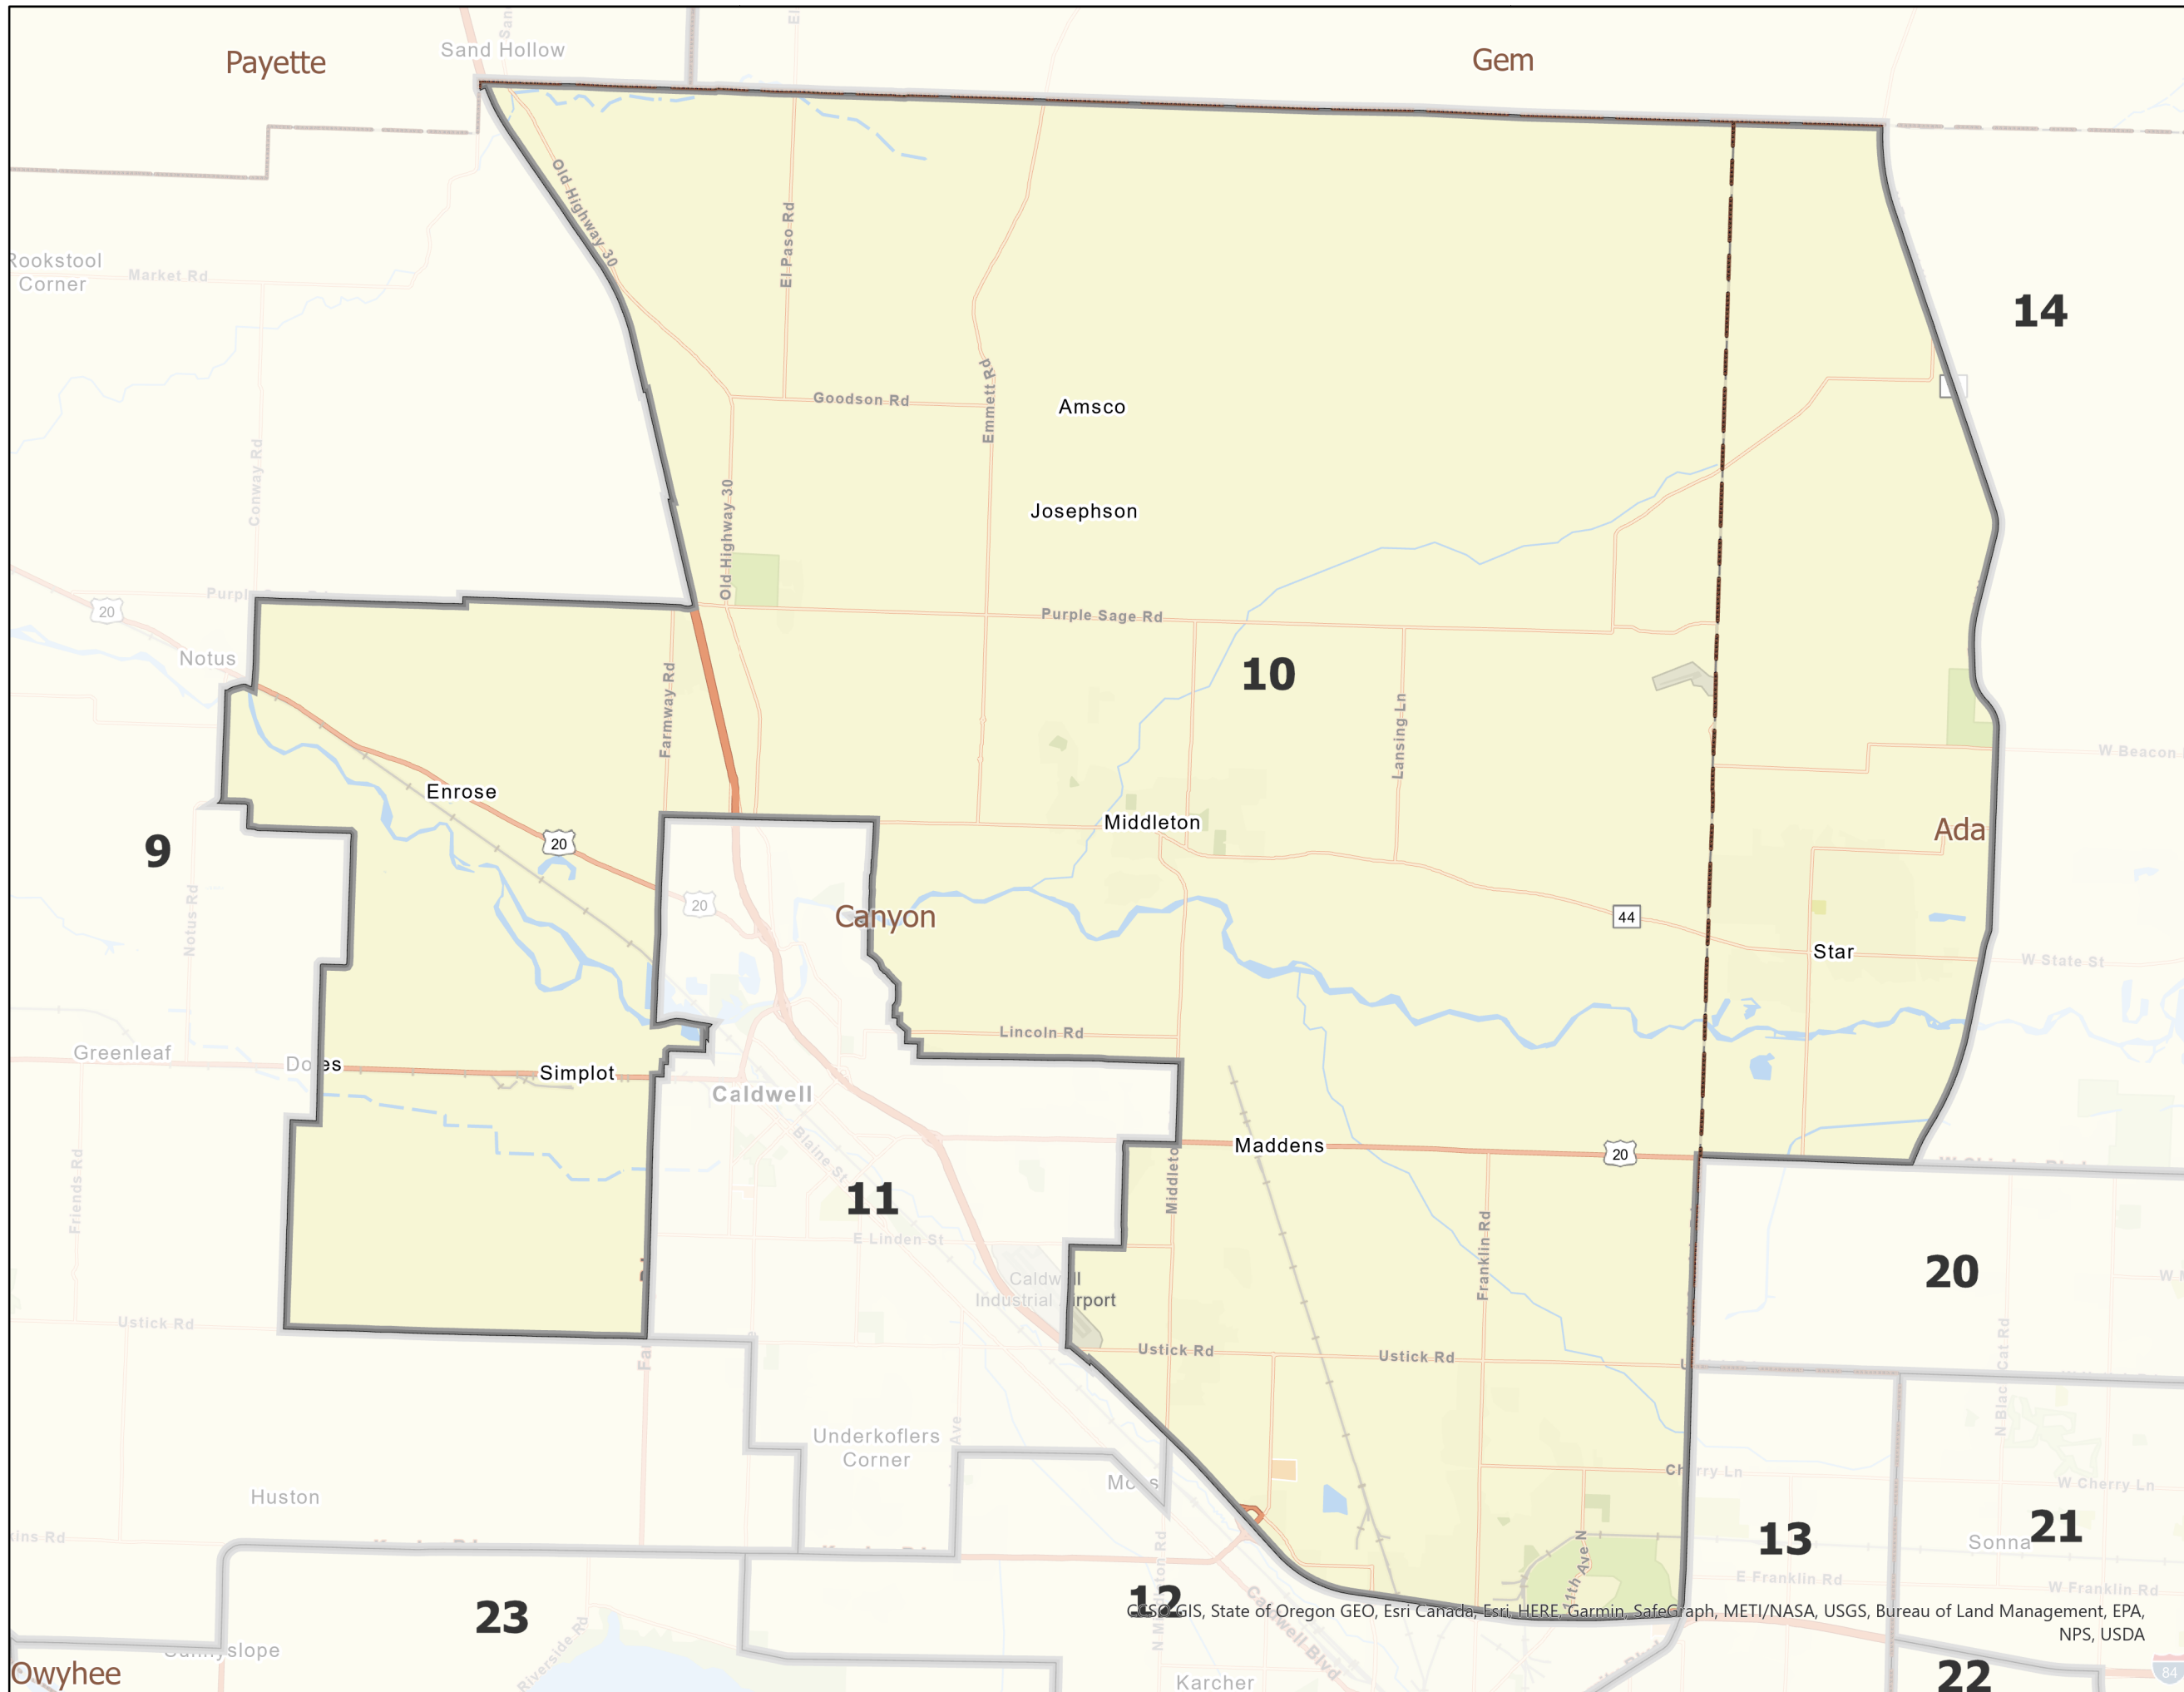

Legislative District 10

Field	Value
Population	53,498
Ideal Value	52,546
Deviation	952
Deviation%	1.81%

Legend

-  County
-  Legislative District

0 50 100 200 Miles

© 2018 Esri, State of Oregon GEO, Esri Canada, Esri, HERE, Garmin, SafeGraph, METI/NASA, USGS, Bureau of Land Management, EPA, NPS, USDA