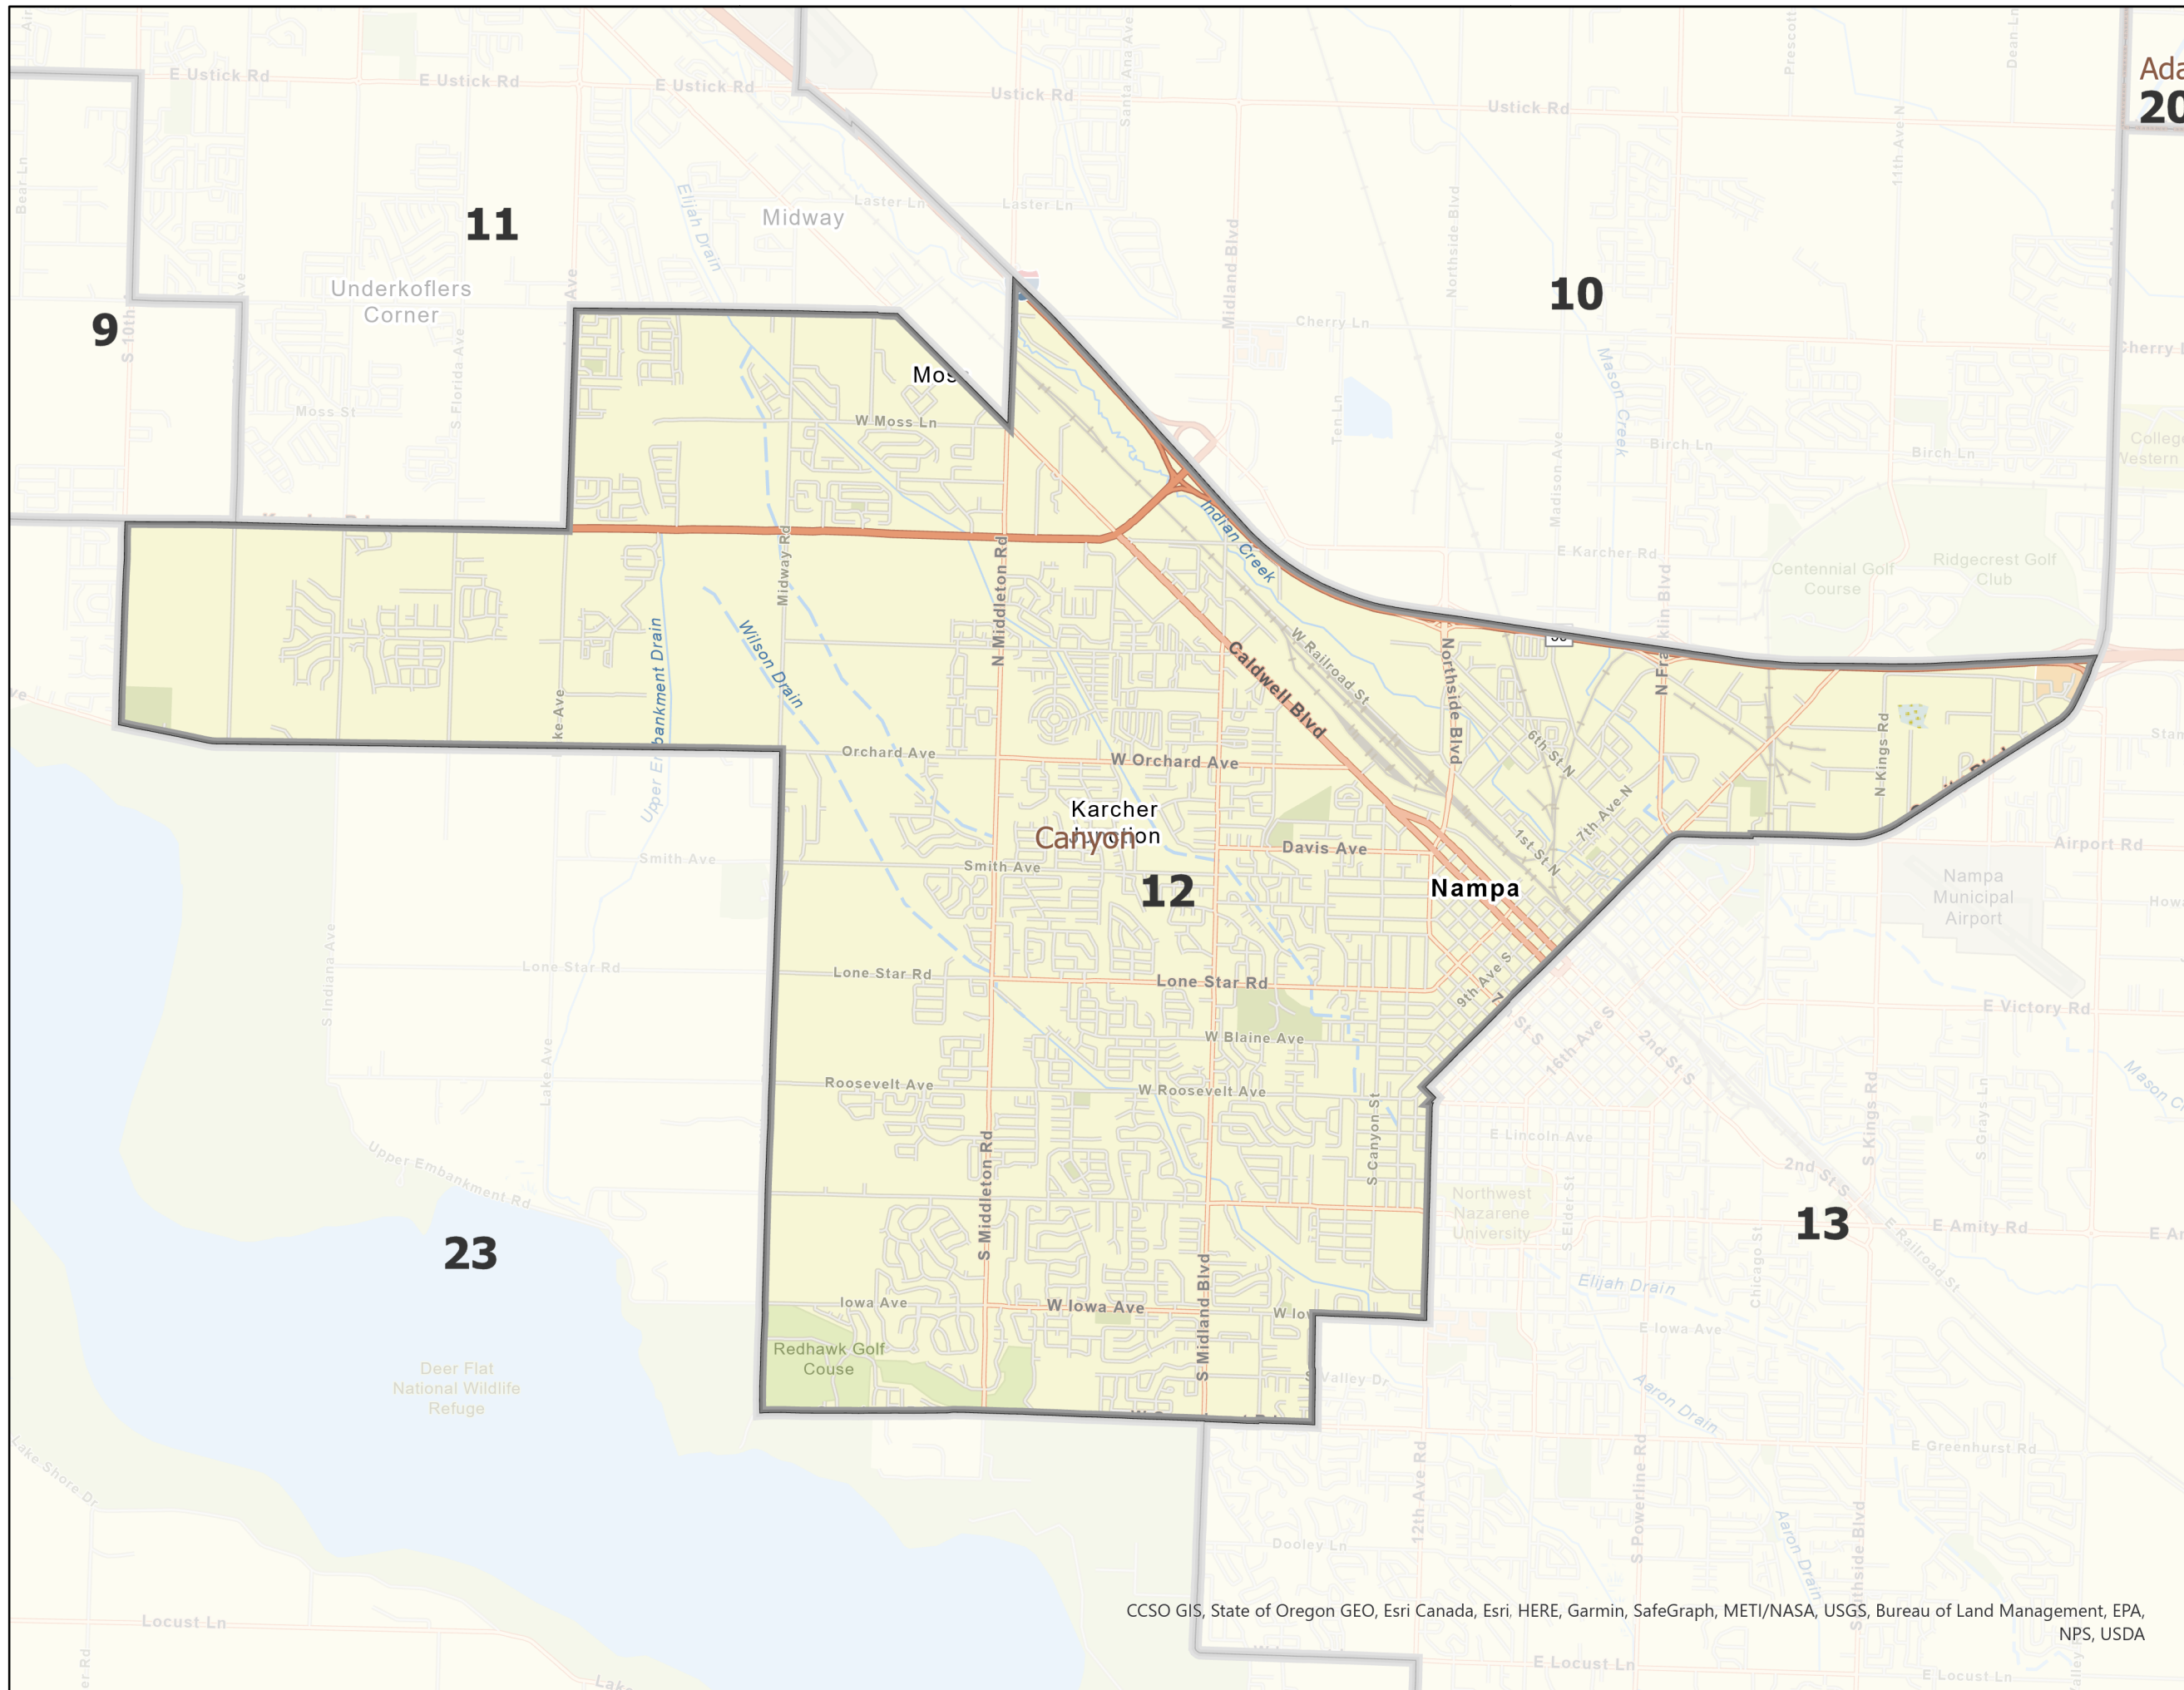

Legislative District 12

Field	Value
Population	53,363
Ideal Value	52,546
Deviation	817
Deviation%	1.55%

Legend

- County
- Legislative District

0 50 100 200 Miles

Ada
20