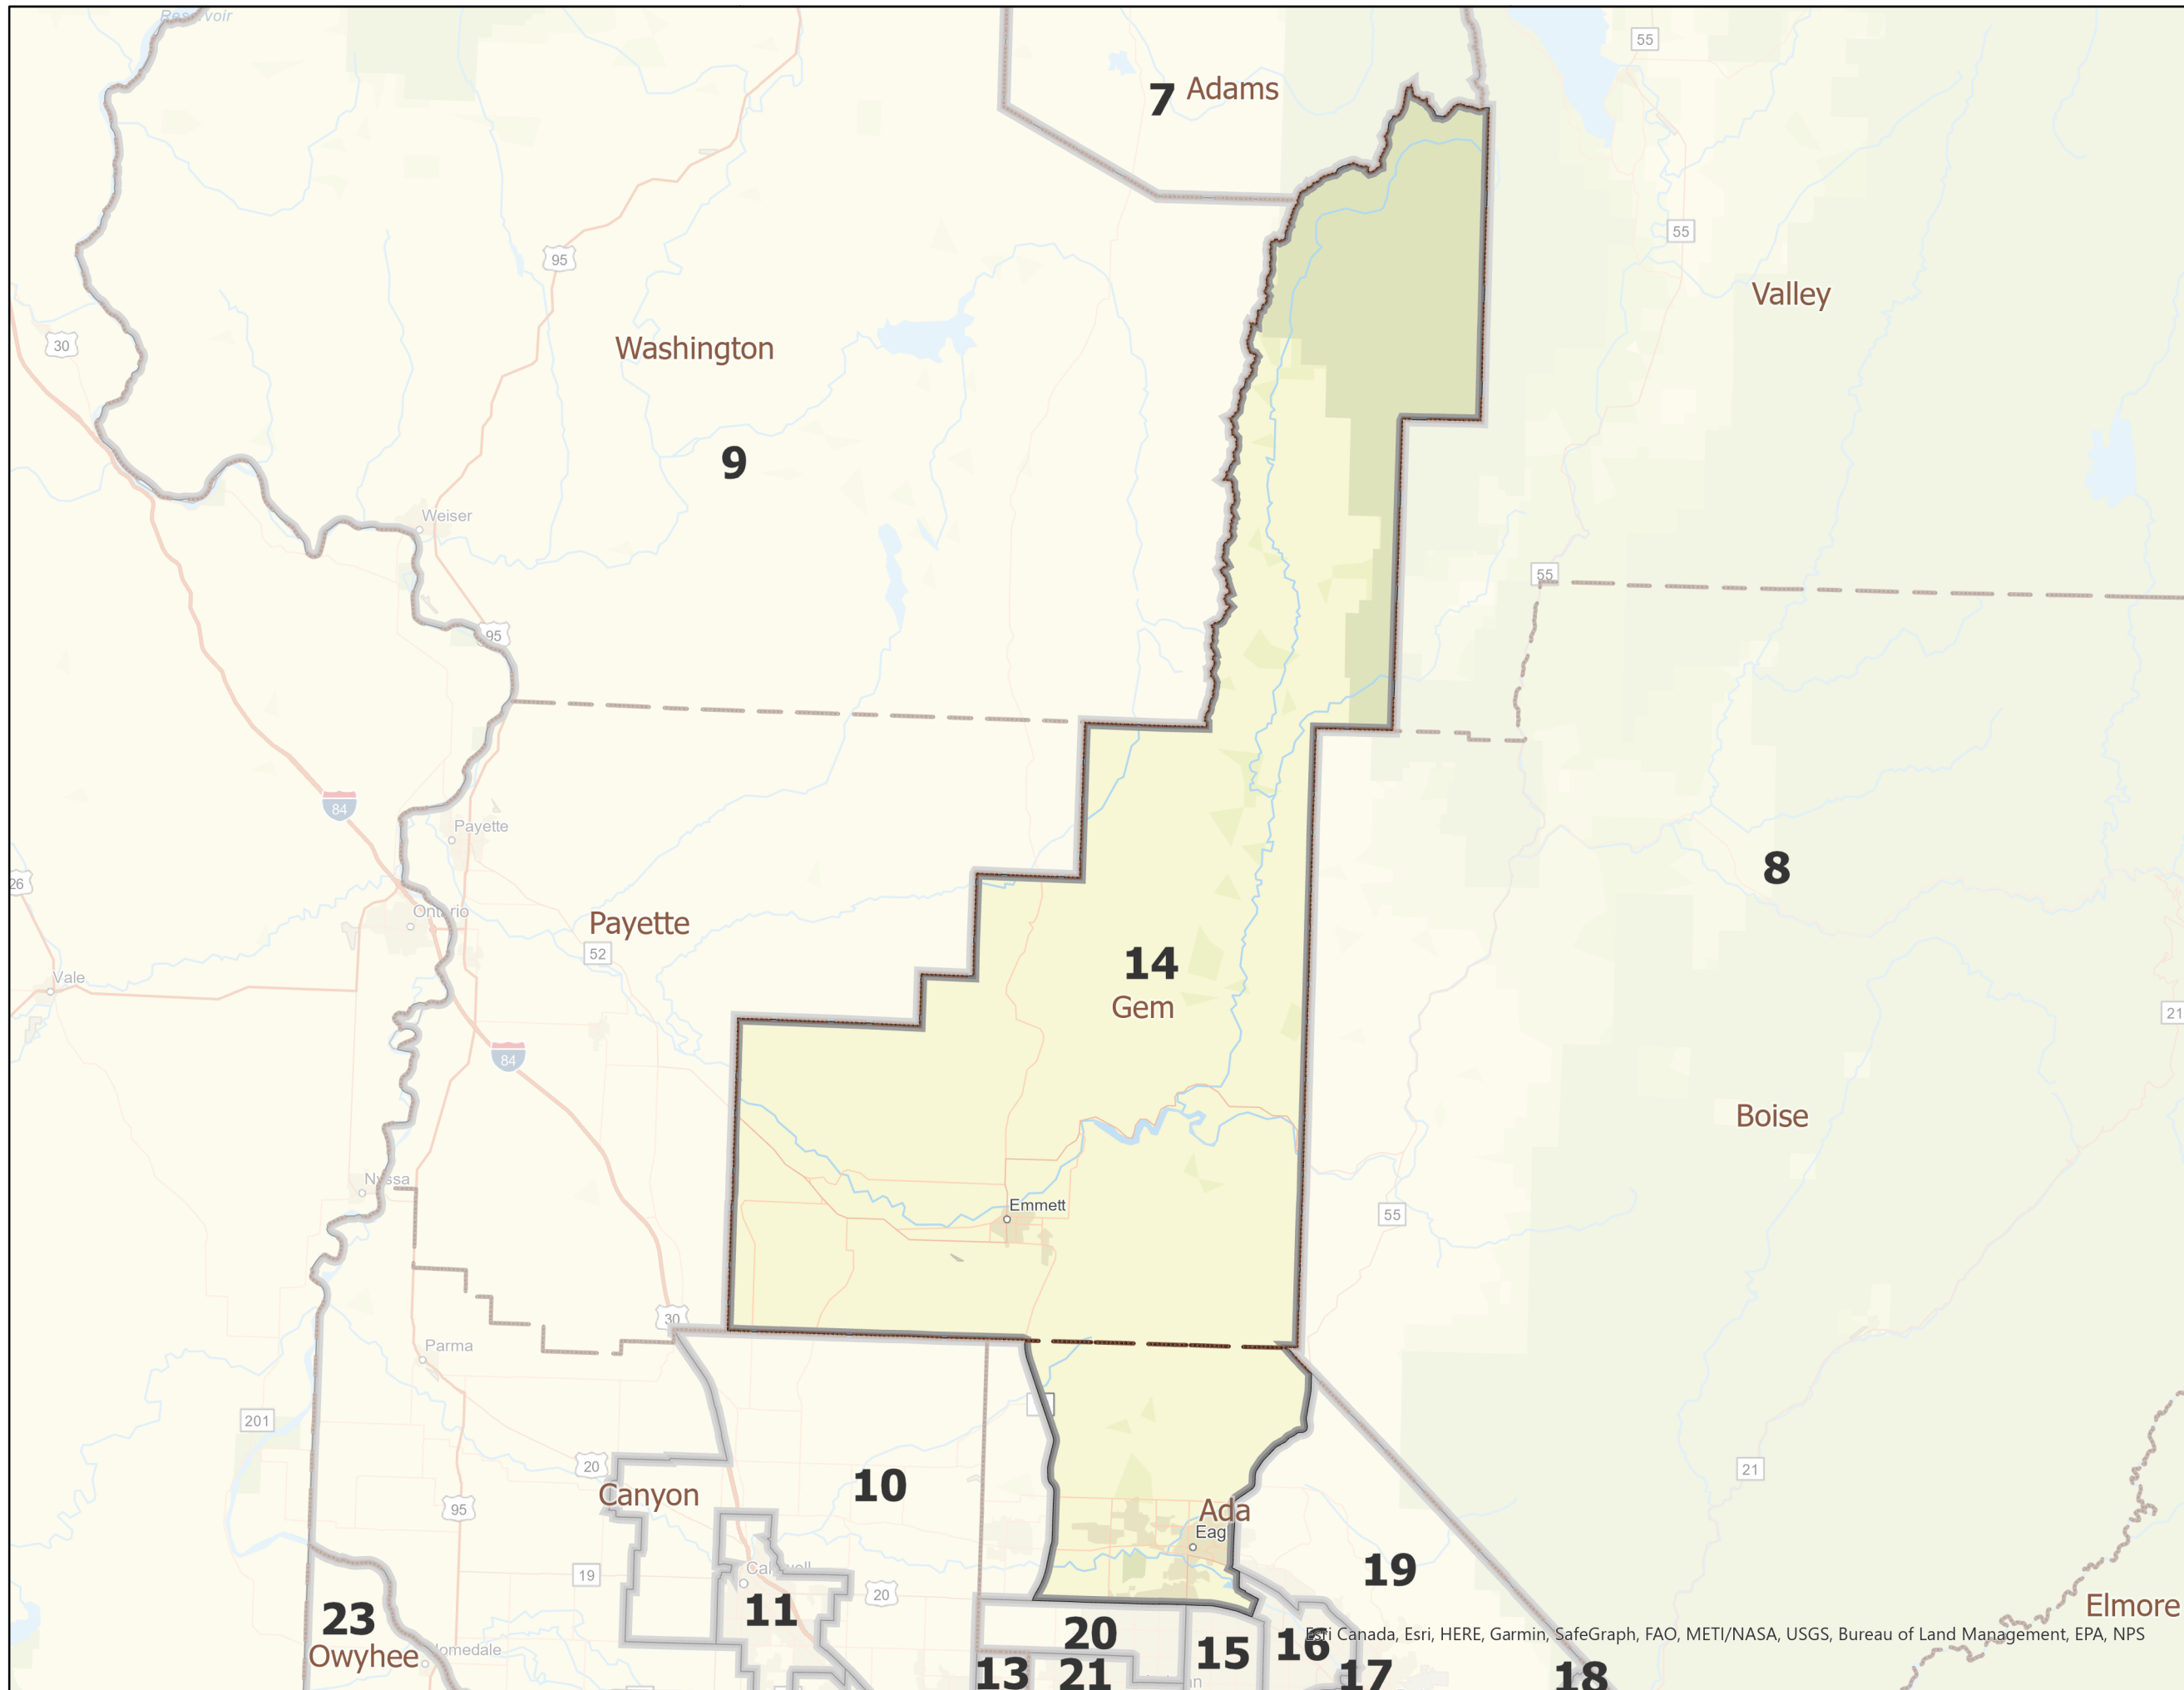

Legislative District 14

Field	Value
Population	53,577
Ideal Value	52,546
Deviation	1,031
Deviation%	1.96%

Legend

- County
- Legislative District

0 50 100 200 Miles