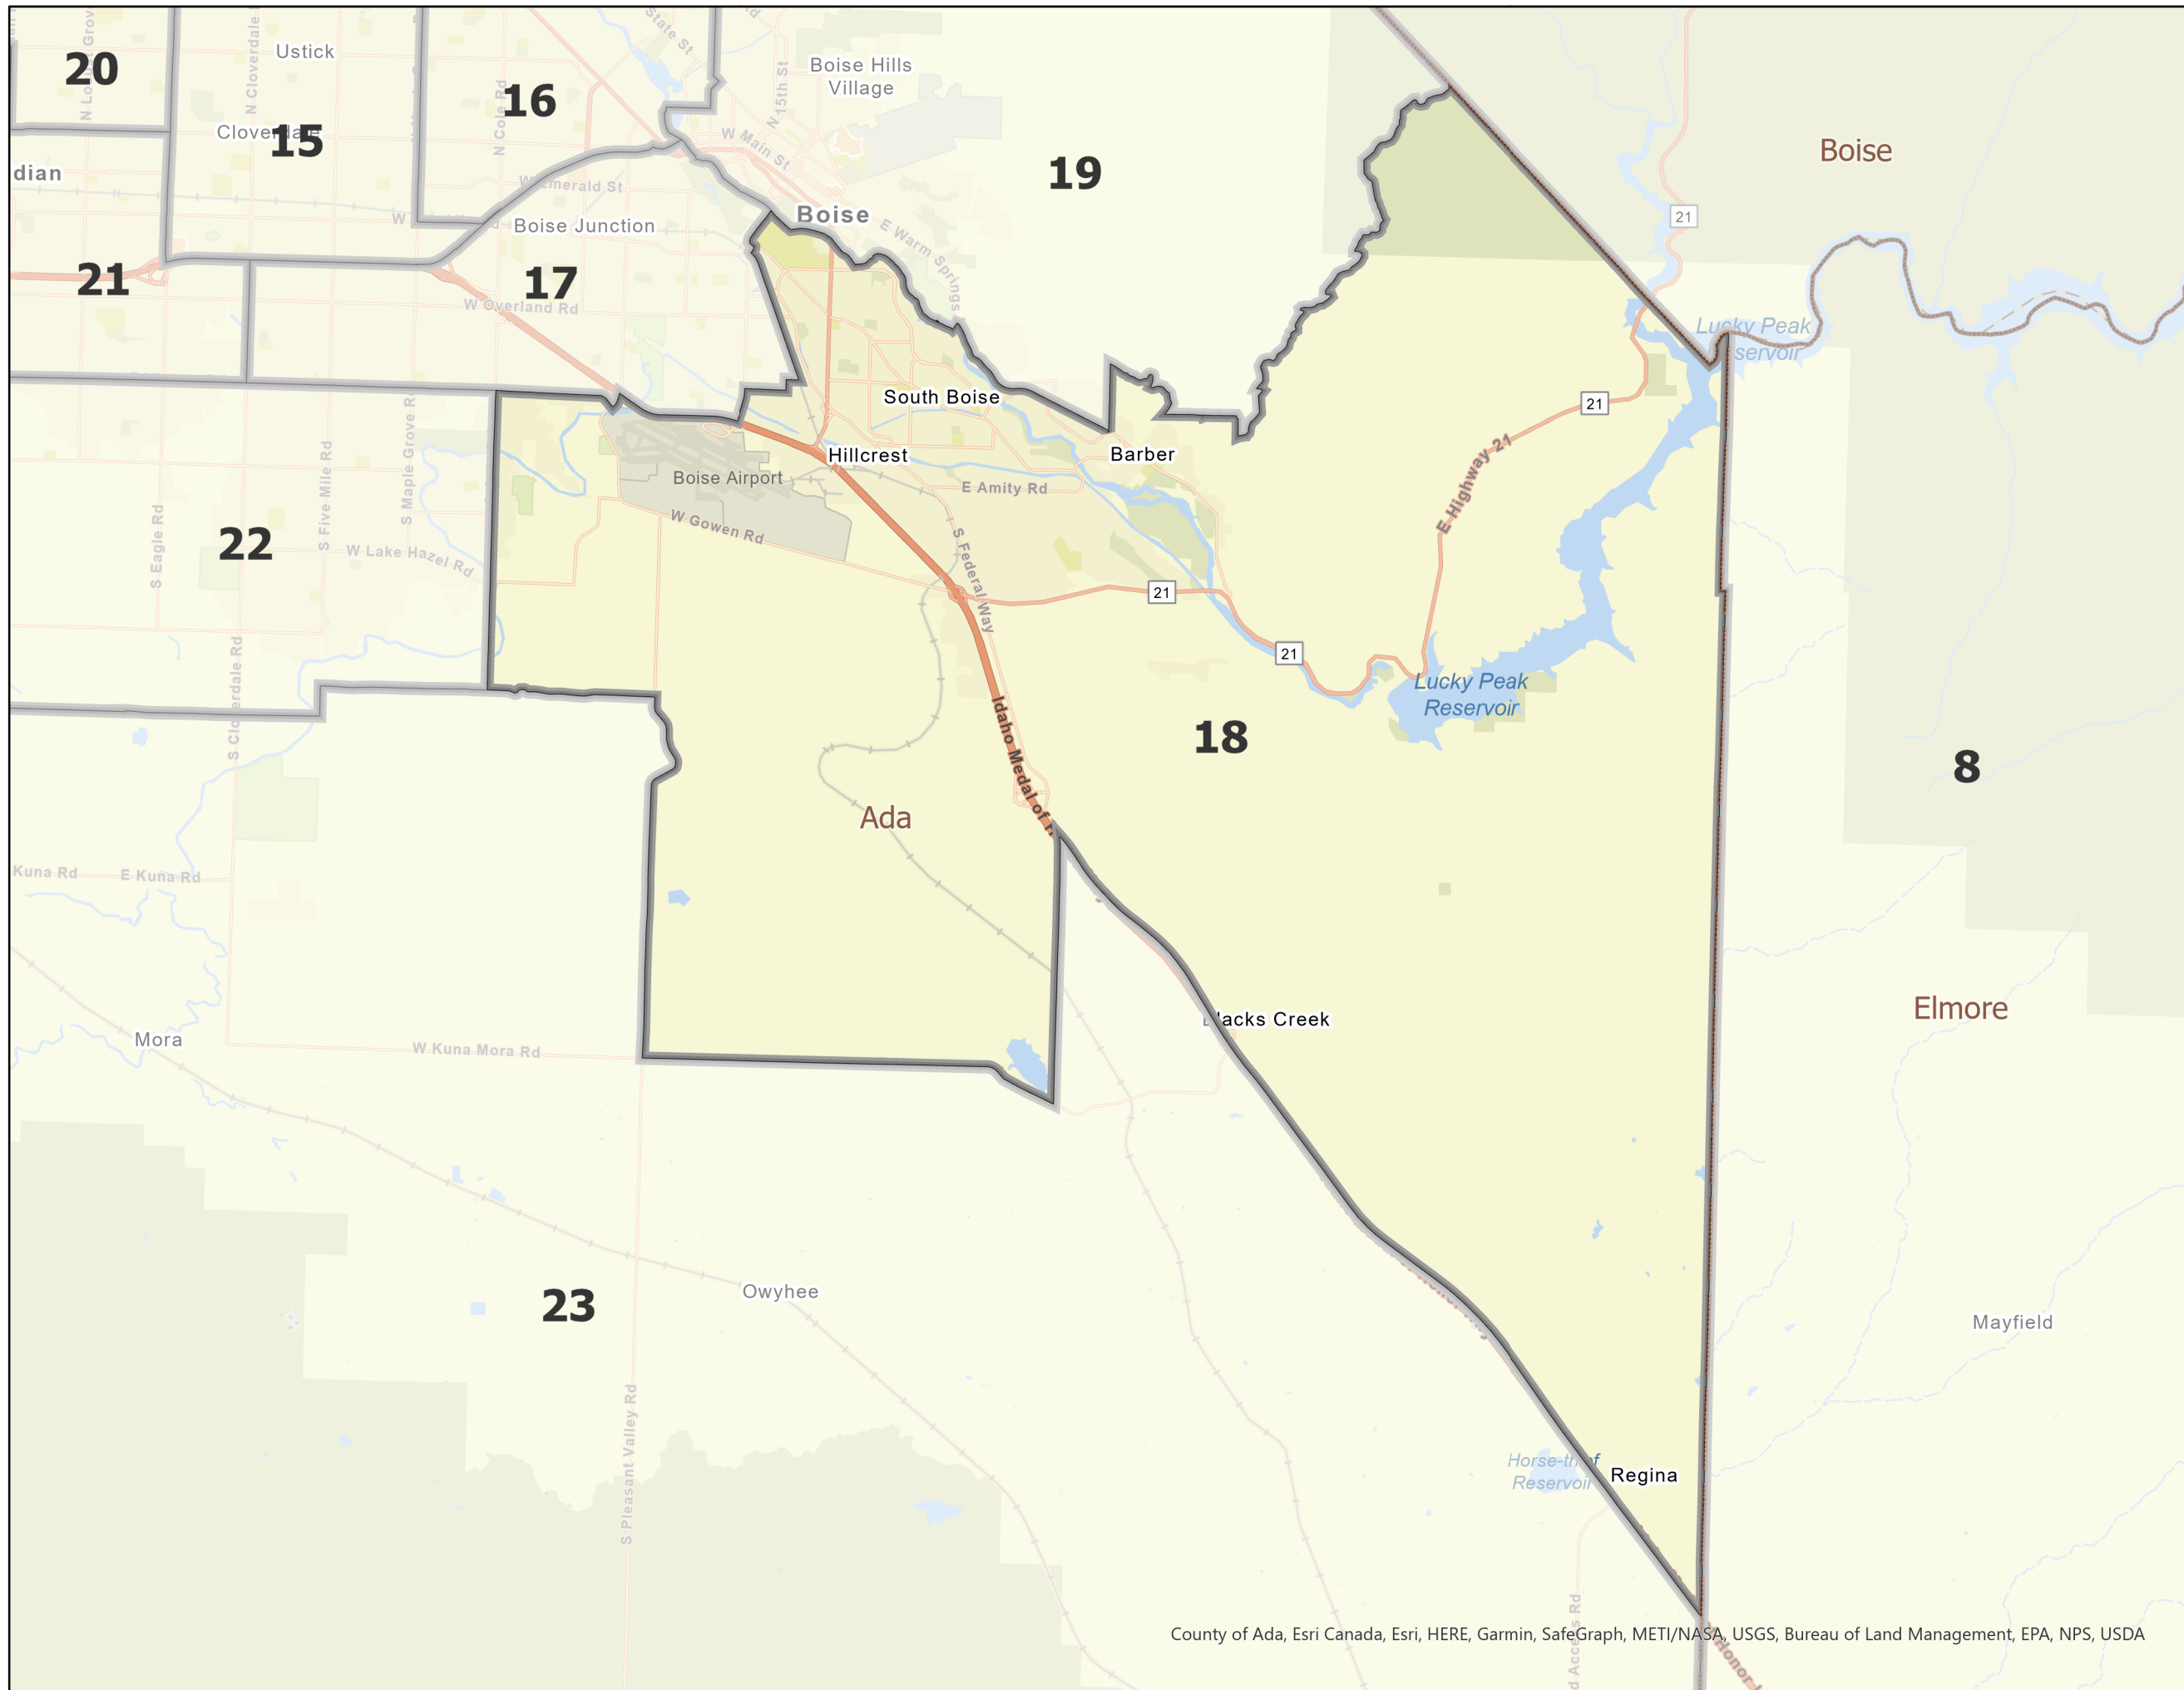

Legislative District 18

Field	Value
Population	51,948
Ideal Value	52,546
Deviation	-598
Deviation%	-1.14%

Legend

- County
- Legislative District

0 50 100 200 Miles