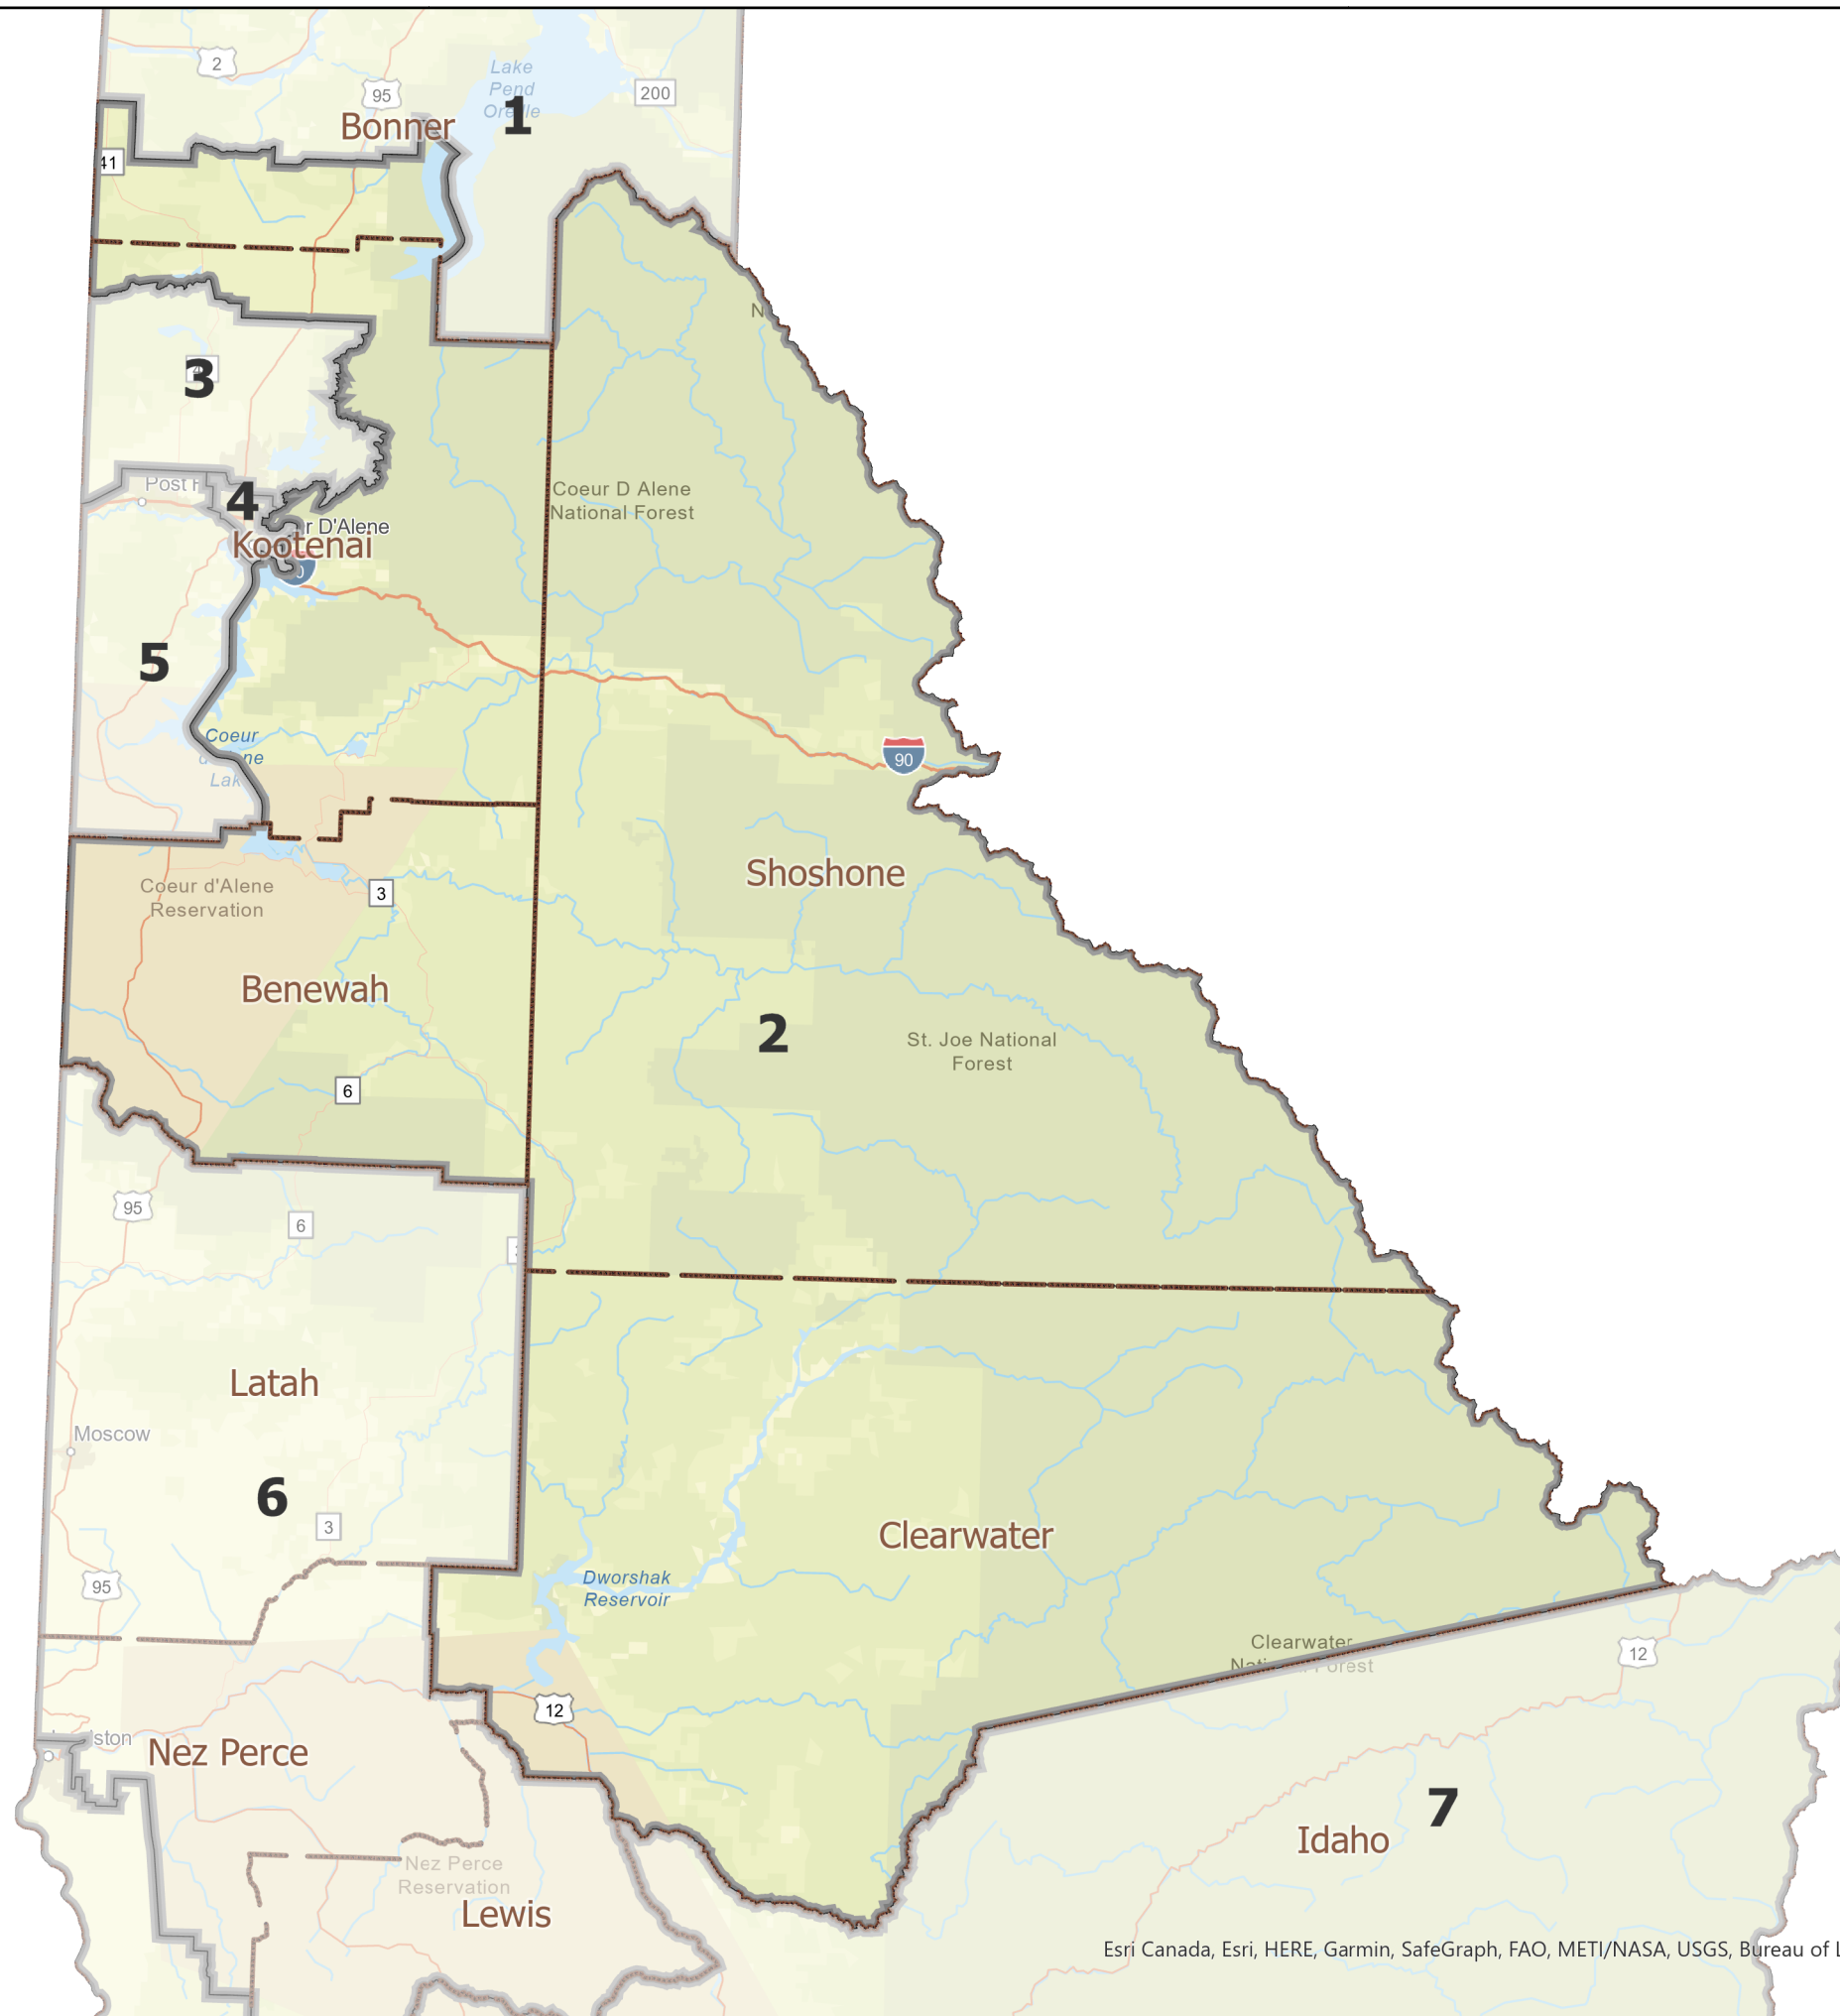

### Legislative District 2

Field	Value
Population	52,071
Ideal Value	52,546
Deviation	-475
Deviation%	-0.90%

### Legend

- County
- Legislative District

0 50 100 200 Miles