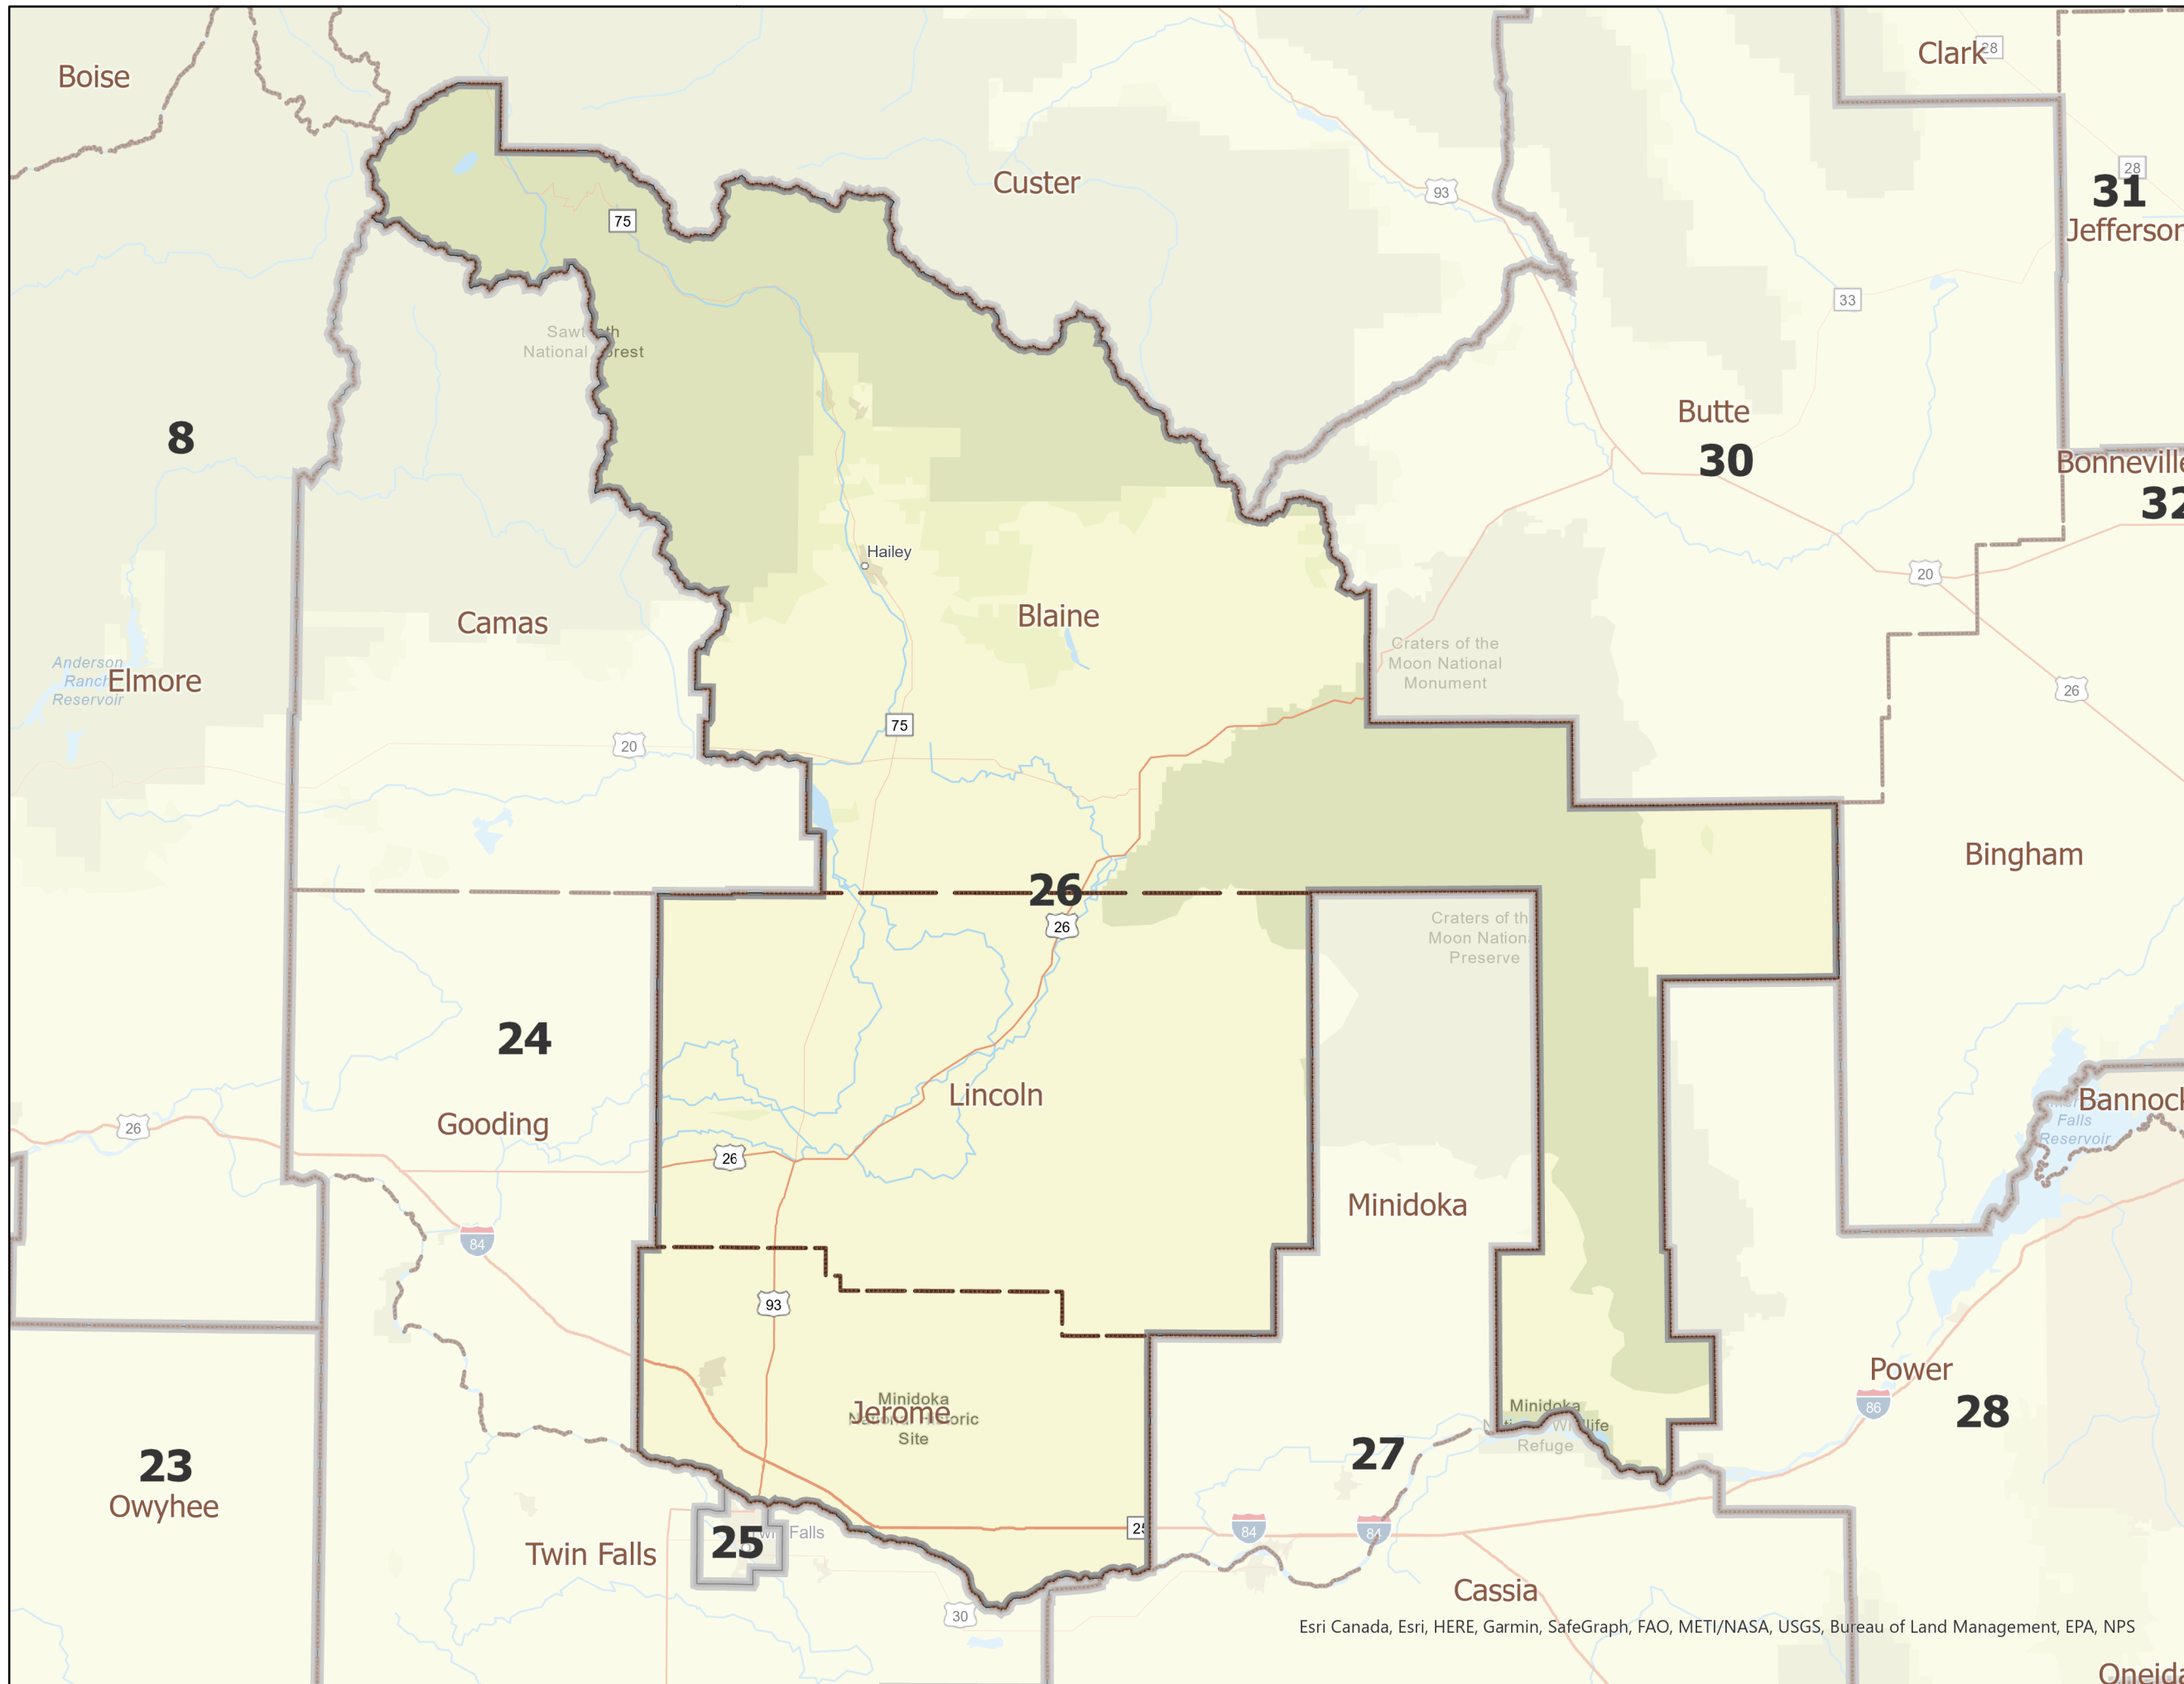

Legislative District 26

Field	Value
Population	53,636
Ideal Value	52,546
Deviation	1,090
Deviation%	2.07%

Legend

- County
- Legislative District

0 50 100 200 Miles