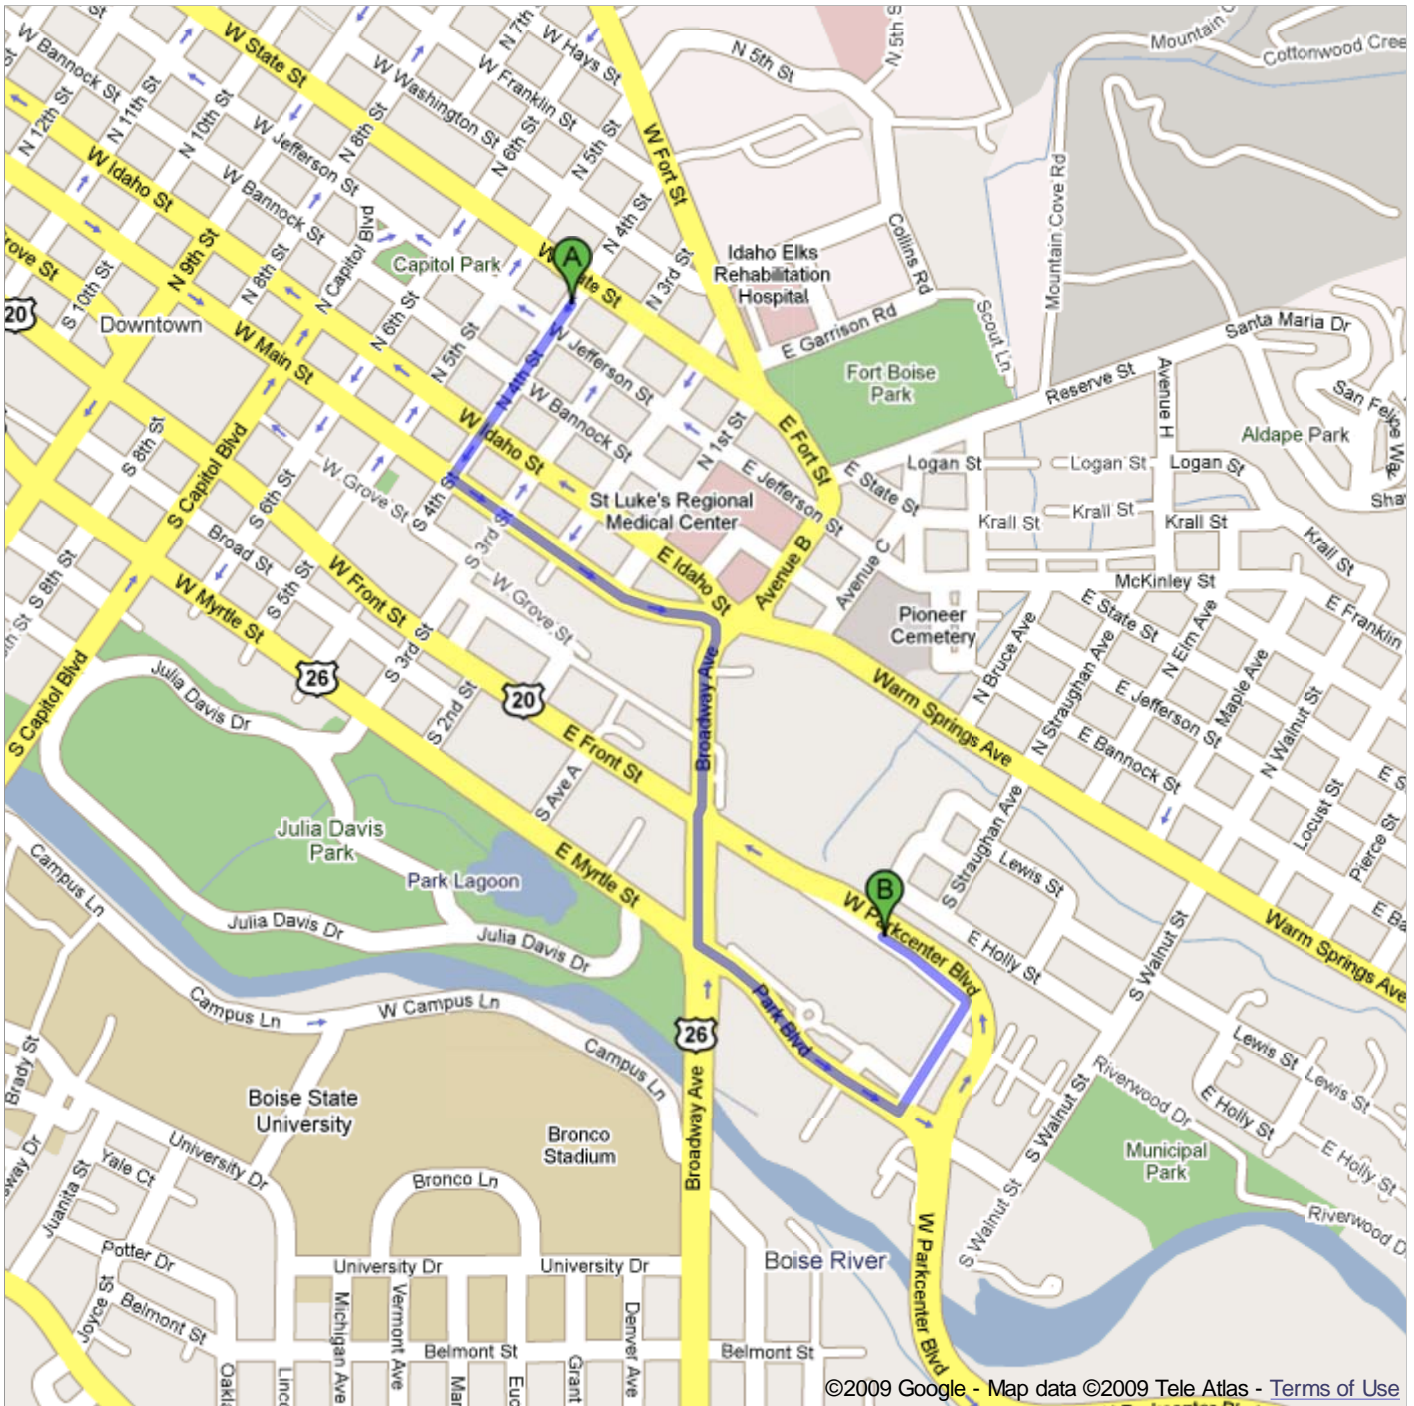

**Save trees. Go green!**  
Download Google Maps on your phone at [google.com/gmm](http://google.com/gmm)

 450 N 4th St, Boise, ID 83702

1. Head **southwest** on **N 4th St** toward **W Jefferson St** go 0.2 mi  
About 1 min total 0.2 mi

 2. Turn **left** at **W Main St** go 0.3 mi  
About 1 min total 0.5 mi

 3. Turn **right** at **Broadway Ave** go 0.4 mi  
About 2 mins total 0.9 mi

 4. Turn **left** at **E Myrtle St/E Park Blvd/US-20/US-26** go 0.3 mi  
Continue to follow E Park Blvd total 1.2 mi  
About 1 min

 5. Turn **left** at **E Morrison Knudsen Plaza Dr** go 0.3 mi  
About 1 min total 1.4 mi

 701 Morrison Knudsen Plaza Ln, Boise, ID 83712

These directions are for planning purposes only. You may find that construction projects, traffic, weather, or other events may cause conditions to differ from the map results, and you should plan your route accordingly. You must obey all signs or notices regarding your route.

Map data ©2009 , Tele Atlas